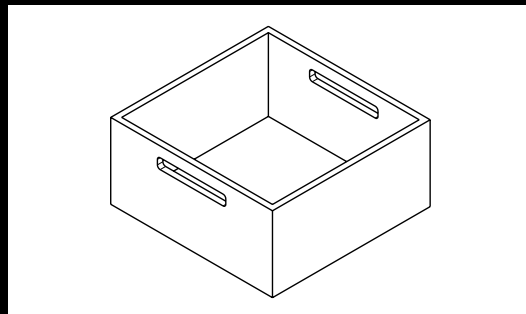

Ανθρακί

No.	Περιγραφή
9287287	OrgaStore 270 - Wood Box - 210mm wide x 230.5mm length x 110mm height, anthracite This item fits both 450mm and 500mm deep drawers by turning it through 90 degrees
9278310	OrgaStore 270 - Plate Holder - 340mm wide x 180mm length x 191mm height, anthracite