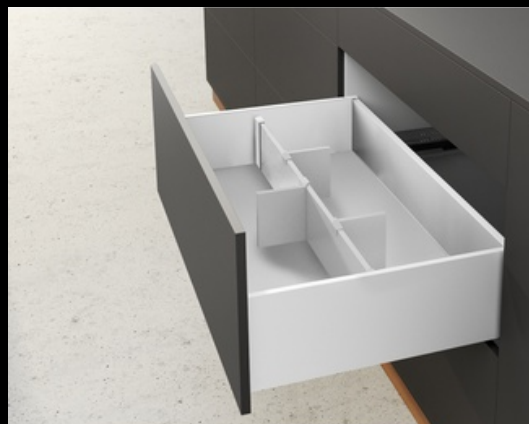

OrgaStore 830

Εσωτερική οργάνωση: **Μεταλλικό & Πλαστικό**

- OrgaStore 830
- Για μεταβλητό ή στανταρ πλάτος ντουλαπιού
- Για χρήση σε συρτάρι από βάθος 300mm
- Συνιστάται η χρήση αντιολισθητικού πάτου

Ανθρακί

Ασημί

Λευκό

No.	Περιγραφή
9182250	OrgaStore 830 - Profile 2000mm length - Aluminium, anthracite
9182247	OrgaStore 830 - Profile 2000mm length - Aluminium, silver
9182249	OrgaStore 830 - Profile 2000mm length - Aluminium, white
9278249	OrgaStore 830 - Divider - Plastic, anthracite
9278250	OrgaStore 830 - Divider - Plastic, silver
9182230	OrgaStore 830 - Divider - Plastic, white
9230268	OrgaStore 830 Adapter - Plastic, anthracite
9278248	OrgaStore 830 Adapter - Plastic, silver
9230269	OrgaStore 830 Adapter - Plastic, white